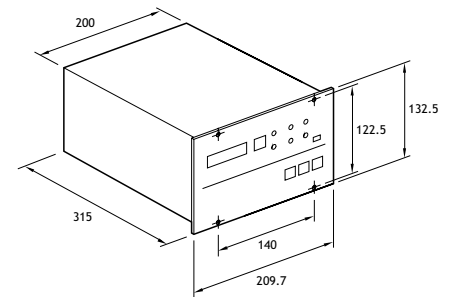

Technical data

Inlet flange size	ISO160F/DN160CF	
Pumping speed N ₂ /H ₂	800 / 520	Litres/second
Compression ratio N ₂ /H ₂	>10 ⁸ / 10 ³	
Ultimate pressure	10 ⁻⁷ (10 ⁻⁹)	Pa (Torr)
Maximum continuous outlet pressure*	270 (2)	Pa (Torr)
Maximum Nitrogen throughput*	1500 (2.54)	sccm (Pa m ³ /sec)
Rated speed	32500	rpm
Starting time	7	minutes
Maximum inlet flange temperature [‡]	120	°C
Power consumption (continuous)	850	VA
Input voltage	200-240	V
Weight, pump/controller	39/9	kg

* water cooled † with cooling

Performance curves

Dimensions

- A Electrical Connector
- B Output Port
- C Purge Port
- D Cooling water out
- E Cooling water in
- F Temp sensor connector

Ordering information