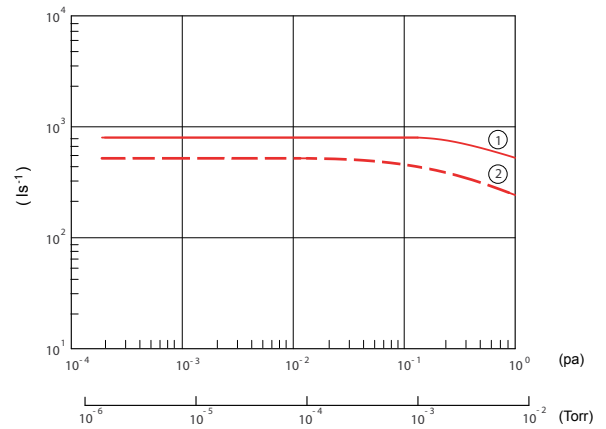

Technical data

Inlet flange size	ISO160F/DN160CF	
Pumping speed N₂/H₂	800 / 520	Litres/second
Compression ratio N₂/H₂	>10⁸/ 10³	
Ultimate pressure	10⁻⁷ (10⁻⁹)	Pa (Torr)
Maximum continuous outlet pressure*	270 (2)	Pa (Torr)
Maximum Nitrogen throughput*	1500 (2.54)	sccm (Pa m³/sec)
Rated speed	32500	rpm
Starting time	7	minutes
Maximum inlet flange temperature[‡]	120	°C
Power consumption (continuous)	850	VA
Input voltage	200-240	V
Weight, pump/controller	39/9	kg

* water cooled † with cooling

Performance curves