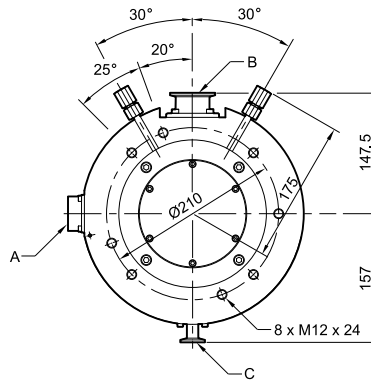

Technical data

Inlet flange size	ISO160F/DN160CF	
Pumping speed N ₂ /H ₂	800 / 520	Litres/second
Compression ratio N ₂ /H ₂	>10 ⁸ / 10 ³	
Ultimate pressure	10 ⁻⁷ (10 ⁻⁹)	Pa (Torr)
Maximum continuous outlet pressure*	270 (2)	Pa (Torr)
Maximum Nitrogen throughput*	1500 (2.54)	sccm (Pa m ³ /sec)
Rated speed	32500	rpm
Starting time	7	minutes
Maximum inlet flange temperature [‡]	120	°C
Power consumption (continuous)	850	VA
Input voltage	200-240	V
Weight, pump/controller	39/9	kg

* water cooled † with cooling

Performance curves

Dimensions

- A Electrical Connector
- B Output Port
- C Purge Port
- D Cooling water out
- E Cooling water in
- F Temp sensor connector

Ordering information

Pump	
Description	Order No.
STPA803C ISO160F inlet	YT36B0040
STPA803C DN160CF inlet	YT36B0010
STPA803CV (TMS) ISO160F inlet	YT3626000
STPA803CV (TMS) DN160CF inlet	YT3626003

Custom configurations are available for specific OEM applications

Accessories and spares	
Description	Order No.
SCU-800 control unit	YT4922Z00
Power cable 5m	PT49Y0A00
Power cable 10m	PT49Y0A01
Straight connection cable 5m	B75130020
Straight connection cable 10m	B75130060
TMS connection cable kit	PT330V000
TMS connection cable kit	PT330V001
TMS connection cable kit	PT330V002