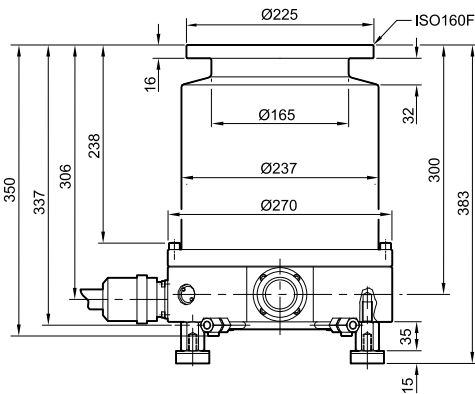

Technical data

Inlet flange size	ISO160F/DN160CF	
Pumping speed N ₂ /H ₂	800 / 520	Litres/second
Compression ratio N ₂ /H ₂	>10 ⁸ / 10 ³	
Ultimate pressure	10 ⁻⁷ (10 ⁻⁹)	Pa (Torr)
Maximum continuous outlet pressure*	270 (2)	Pa (Torr)
Maximum Nitrogen throughput*	1500 (2.54)	sccm (Pa m ³ /sec)
Rated speed	32500	rpm
Starting time	7	minutes
Maximum inlet flange temperature [‡]	120	°C
Power consumption (continuous)	850	VA
Input voltage	200-240	V
Weight, pump/controller	39/9	kg

* water cooled † with cooling

Performance curves

Dimensions

- A Electrical Connector
- B Output Port
- C Purge Port
- D Cooling water out
- E Cooling water in
- F Temp sensor connector

Ordering information

Pump	
Description	Order No.
STPA803C ISO160F inlet	YT36B0040
STPA803C DN160CF inlet	YT36B0010
STPA803CV (TMS) ISO160F inlet	YT3626000
STPA803CV (TMS) DN160CF inlet	YT3626003

Custom configurations are available for specific OEM applications