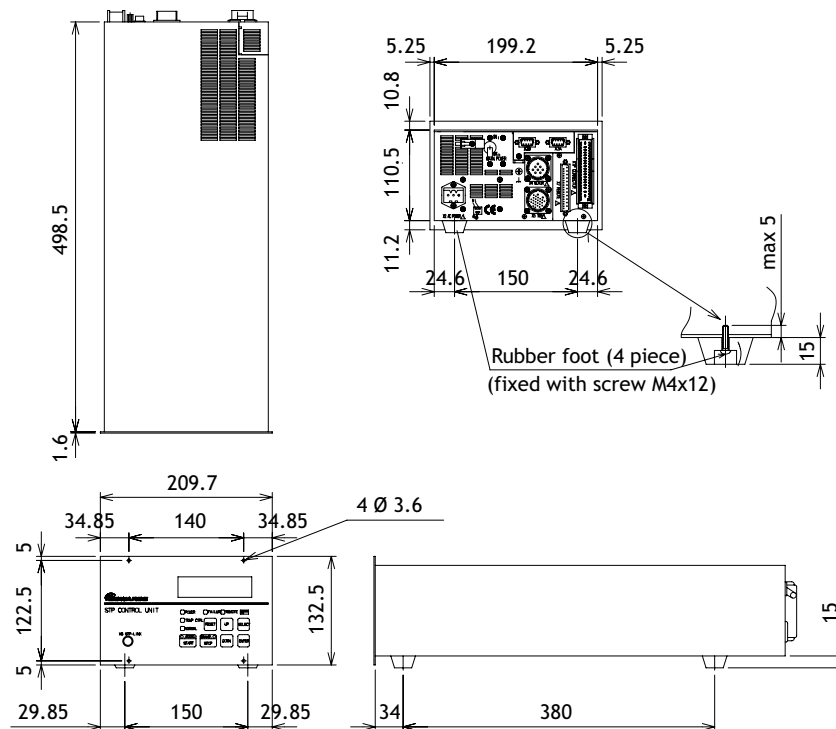

Ordering Information

SCU-1600 (Standard) YT76Z0Z00

*TMS - Temperature Management System

Dimensions

Global contacts

EUROPE

UK Crawley +44 1293 528844
 UK (local rate) 08459 212223
 Belgium Brussels +32 2 300 0730
 France Paris +33 1 4121 1256
 Germany Munich 0800 000 1456
 Italy Milan +39 02 48 4471