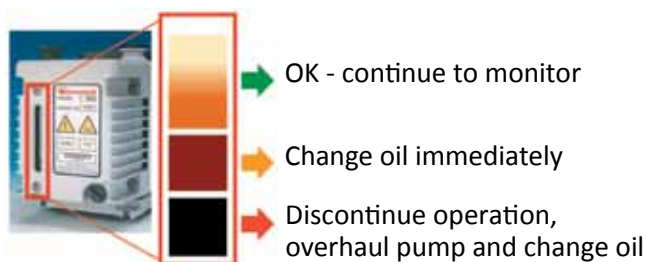

OK - continue to monitor

Change oil immediately

Discontinue operation, overhaul pump and change oil

Accessories

If accessories are fitted to your pump, they too will require regular checks and maintenance. For example, a blocked dust filter can significantly reduce the efficiency of a pump.

Act responsibly and safely

Edwards cares about the health and safety of people and the environment. Remember to dispose of used or contaminated oil, cleaning solutions and components responsibly and safely.

Edwards services

If you prefer maintenance of your products to be performed with the assurances and guarantees of OEM standards, Edwards offers a full range of maintenance, overhaul and exchange services that include safe disposal of oil, fluids and used components. Contact us for further information.